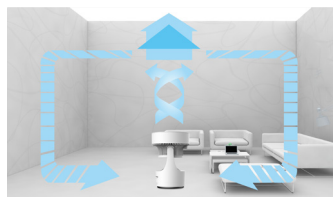

Air Circulator

DCDimplex[®]

DCACE20R

Air Circulator with Electronic Controls, Timer and Remote

Experience the difference of Dimplex WhirlTech. Our Air Circulators can be used all-year-round to circulate cool air from air conditioners, hot air from heaters, or to help keep rooms fresh by circulating stale air with fresh air.

- 3 speed settings
- 3 modes: normal, natural breeze and sleep
- Fan head pivots up to 90 degrees
- 360 degrees horizontal oscillation (5 oscillation angles)
- 8 hour timer
- Remote control
- LED indicator lights
- Whole room air circulation
- Moves air up to 20m
- Wind speed 7m/s

Model	DCACE20R
Dimensions (mm)	225(W) x 215(D) x 320(H)
Finish	White
Remote Control	Yes
Warranty	2 years

Create a gentle breeze throughout the entire room

Replace hot stale air through an open window

Use with your heater to evenly circulate heat in winter to increase heating efficiency

Use with your air conditioner to evenly circulate cool air in summer to increase cooling efficiency