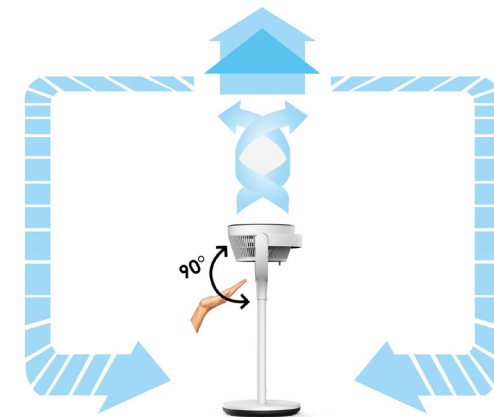

Pedestal Air Circulator Fan

Dimplex[®]

DCACP25

Premium Pedestal Whole Room Air Circulator Fan

Introducing our new Premium Pedestal Air Circulator for even greater cooling with all the Air Circulator benefits included. Our Air Circulators can be used all-year-round to circulate cool air from air conditioners, hot air from heaters, or to help keep rooms fresh by circulating stale air with fresh air.

- 25cm fan diameter
- 3 speeds
- 3 modes: normal, natural breeze and sleep
- LED display and touch controls
- 90 degree horizontal oscillation
- 7 vertical tilt angles
- 1, 2, 4, 8hr timer
- Detachable front grille and fan blades
- Remote

90 degree pivotable head for whole room air circulation

Model	DCACP25
Dimensions (mm)	366(W) x 350(D) x 955(H)
Finish	White
Remote Control	Yes
Warranty	2 years