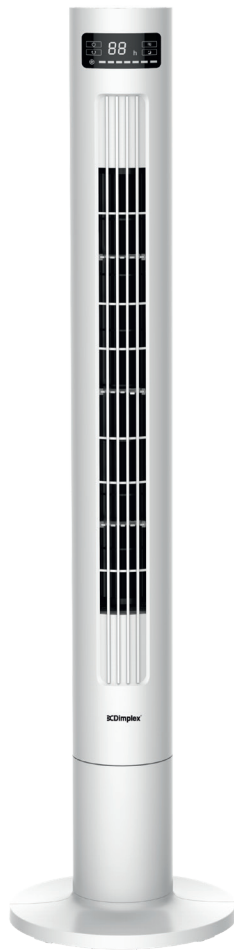

# Tower Fan

## DCTFDC97

### Ultra Slim Tower Fan 97cm DC motor

Our slimmest fan yet, measuring just 11cm in diameter is the perfect minimalist addition to your home. Whisper quiet and powered by a DC motor, you can expect the ultimate in fan speed control without the noise. White LED display and subtle gloss casing provides sophisticated design details paired with effective cooling.

- 3 Modes - normal, natural & sleep
- 80° horizontal oscillation
- DC motor
- Slim design
- 7 fan speeds
- Digital LED display
- Touch control pad
- 12 Hour timer
- Remote control
- Easy to clean

Model	DCTFDC97
Power Wattage	15W
Dimensions (mm)	W108 x H973.4mm Base 246mm
Fan Speeds	7
Noise Level	<50dB(A)
Warranty	2 years